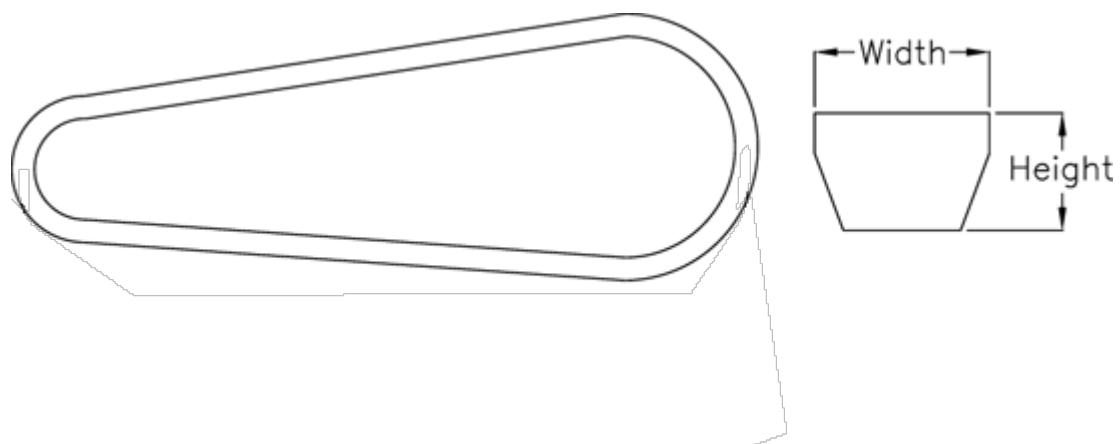

# Data Sheet

Article number: 601962460950  
Description: Gates V-belt SPZ 950 Ld 950  
DELTA NARROW

## Measures

---

Datum length	= 950
Height	= 8
Width	= 10